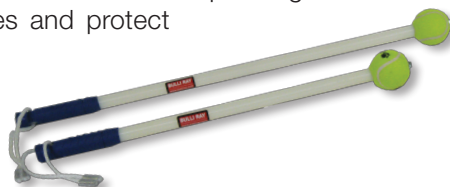

#723 Safety Talk Handouts

Dog Baton Long & Short

- The "DOG BATON" is a solid nylon rod.
- There will be no breaking of this Baton!
- A dog will bite the first thing he comes to!
- A protection device can only be effective if it is out at all times!
- This Dog Bite Stick/Baton can be used to keep a dog at bay, move brush, open gates and protect your employees.

#213 Long Dog Baton (2.5ft.)

#212 Short Dog Baton (2ft.)

Dog Bite Stick Long & Short

- The Dog Bite Stick is made of SCH #40 PVC
- This Dog Bite Stick can be used to keep a dog at bay, move brush, open gates and protect your employees.
- A dog will bite the first thing he comes.
- A protection device can only be effective if it is out at all times.
- Great for all field employees!