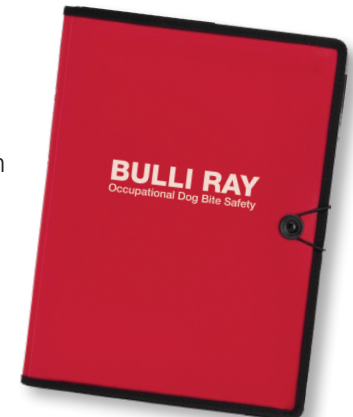

#725 Dog Bite Safety Cards

Pop Action Umbrella

- This umbrella has a great popping action!
- Will scare most dogs away if you quickly open & close it a few times! Keep it closed until the dog approaches again. Then repeat the open and closing action until the dog moves away!
- Carry the umbrella under your arm so you're ready for that next dog attack.

#211 Pop Action Umbrella

Customer Billing Inserts (Pack of 100)

- You can now send vital dog bite safety tips to all your customers! This beautifully designed insert can be easily added to any monthly mailer or bill.
- Get your customers attention with this imaginative artwork.
- Educate the customer on how to prevent future canine encounters.
- Keep your employees safe while working around the customer's dogs!
- Remember, your employees are more likely to be attacked in the presence of the customer than any other time.

#600 Customer Billing Inserts

Bulli Ray Portfolio

- Great tool to help you get organized.
- Frosted polypropylene file portfolio with woven binding. 5-section accordion-style file on left with black bungee cord closure.
- Includes an 8 1/2" x 11" writing pad. 2 card holders, 2 CD holders plus pen loop.
- Material: Polypropylene
- Size: 10" x 13" x 5/8"

#251 Bulli Ray Portfolio

Bulli Ray Handbag

- Hold all your ODBS training materials in one handbag.
- Brief bag features front slip pocket, zippered closure on main compartment, cell phone pocket, two pen holders, adjustable shoulder strap, carrying handles, and contrasting stitch detail. Made of 600 Denier polyester canvas.
- Size: 16" x 11 3/4" x 4"